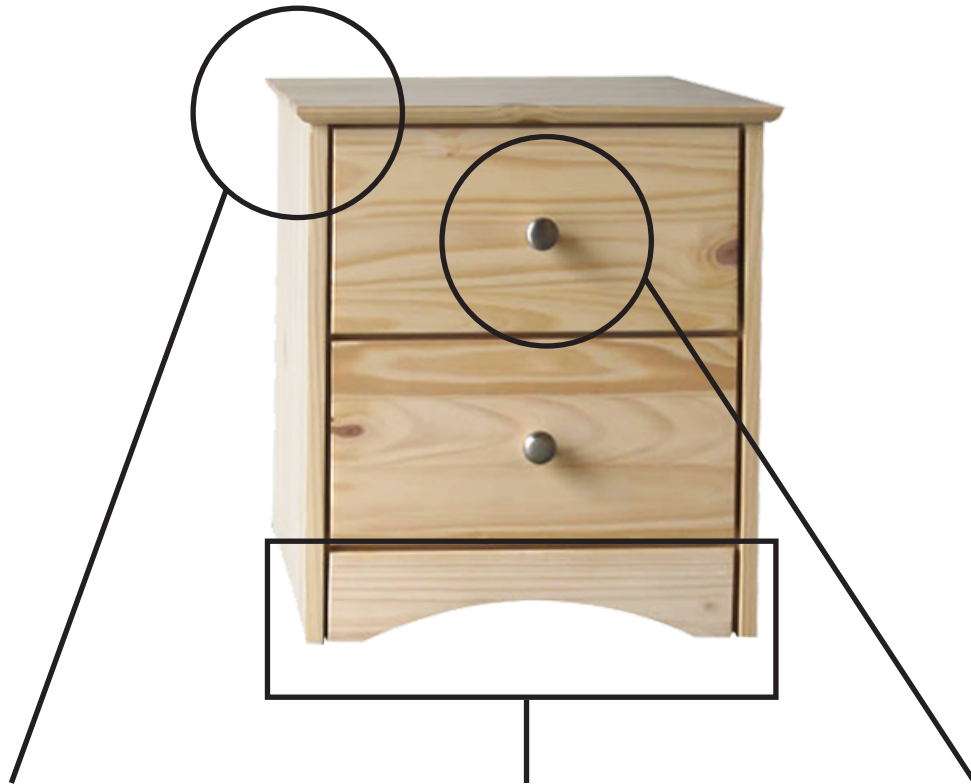

# BRIDGETOWN FURNITURE

### FURNITURE STYLE

- COLONIAL (C)
- SHAKER (S)
- ROUNDED (R)

### BASE STYLE

- ARCH (A)
- CUT (C)
- STRAIGHT (S)
- ABERNATHY CREEK FOOT (B)
- SANDY RIVER FOOT (Q)
- WILLAMETTE RIVER FOOT (W)
- EAGLE CREEK FOOT (E)